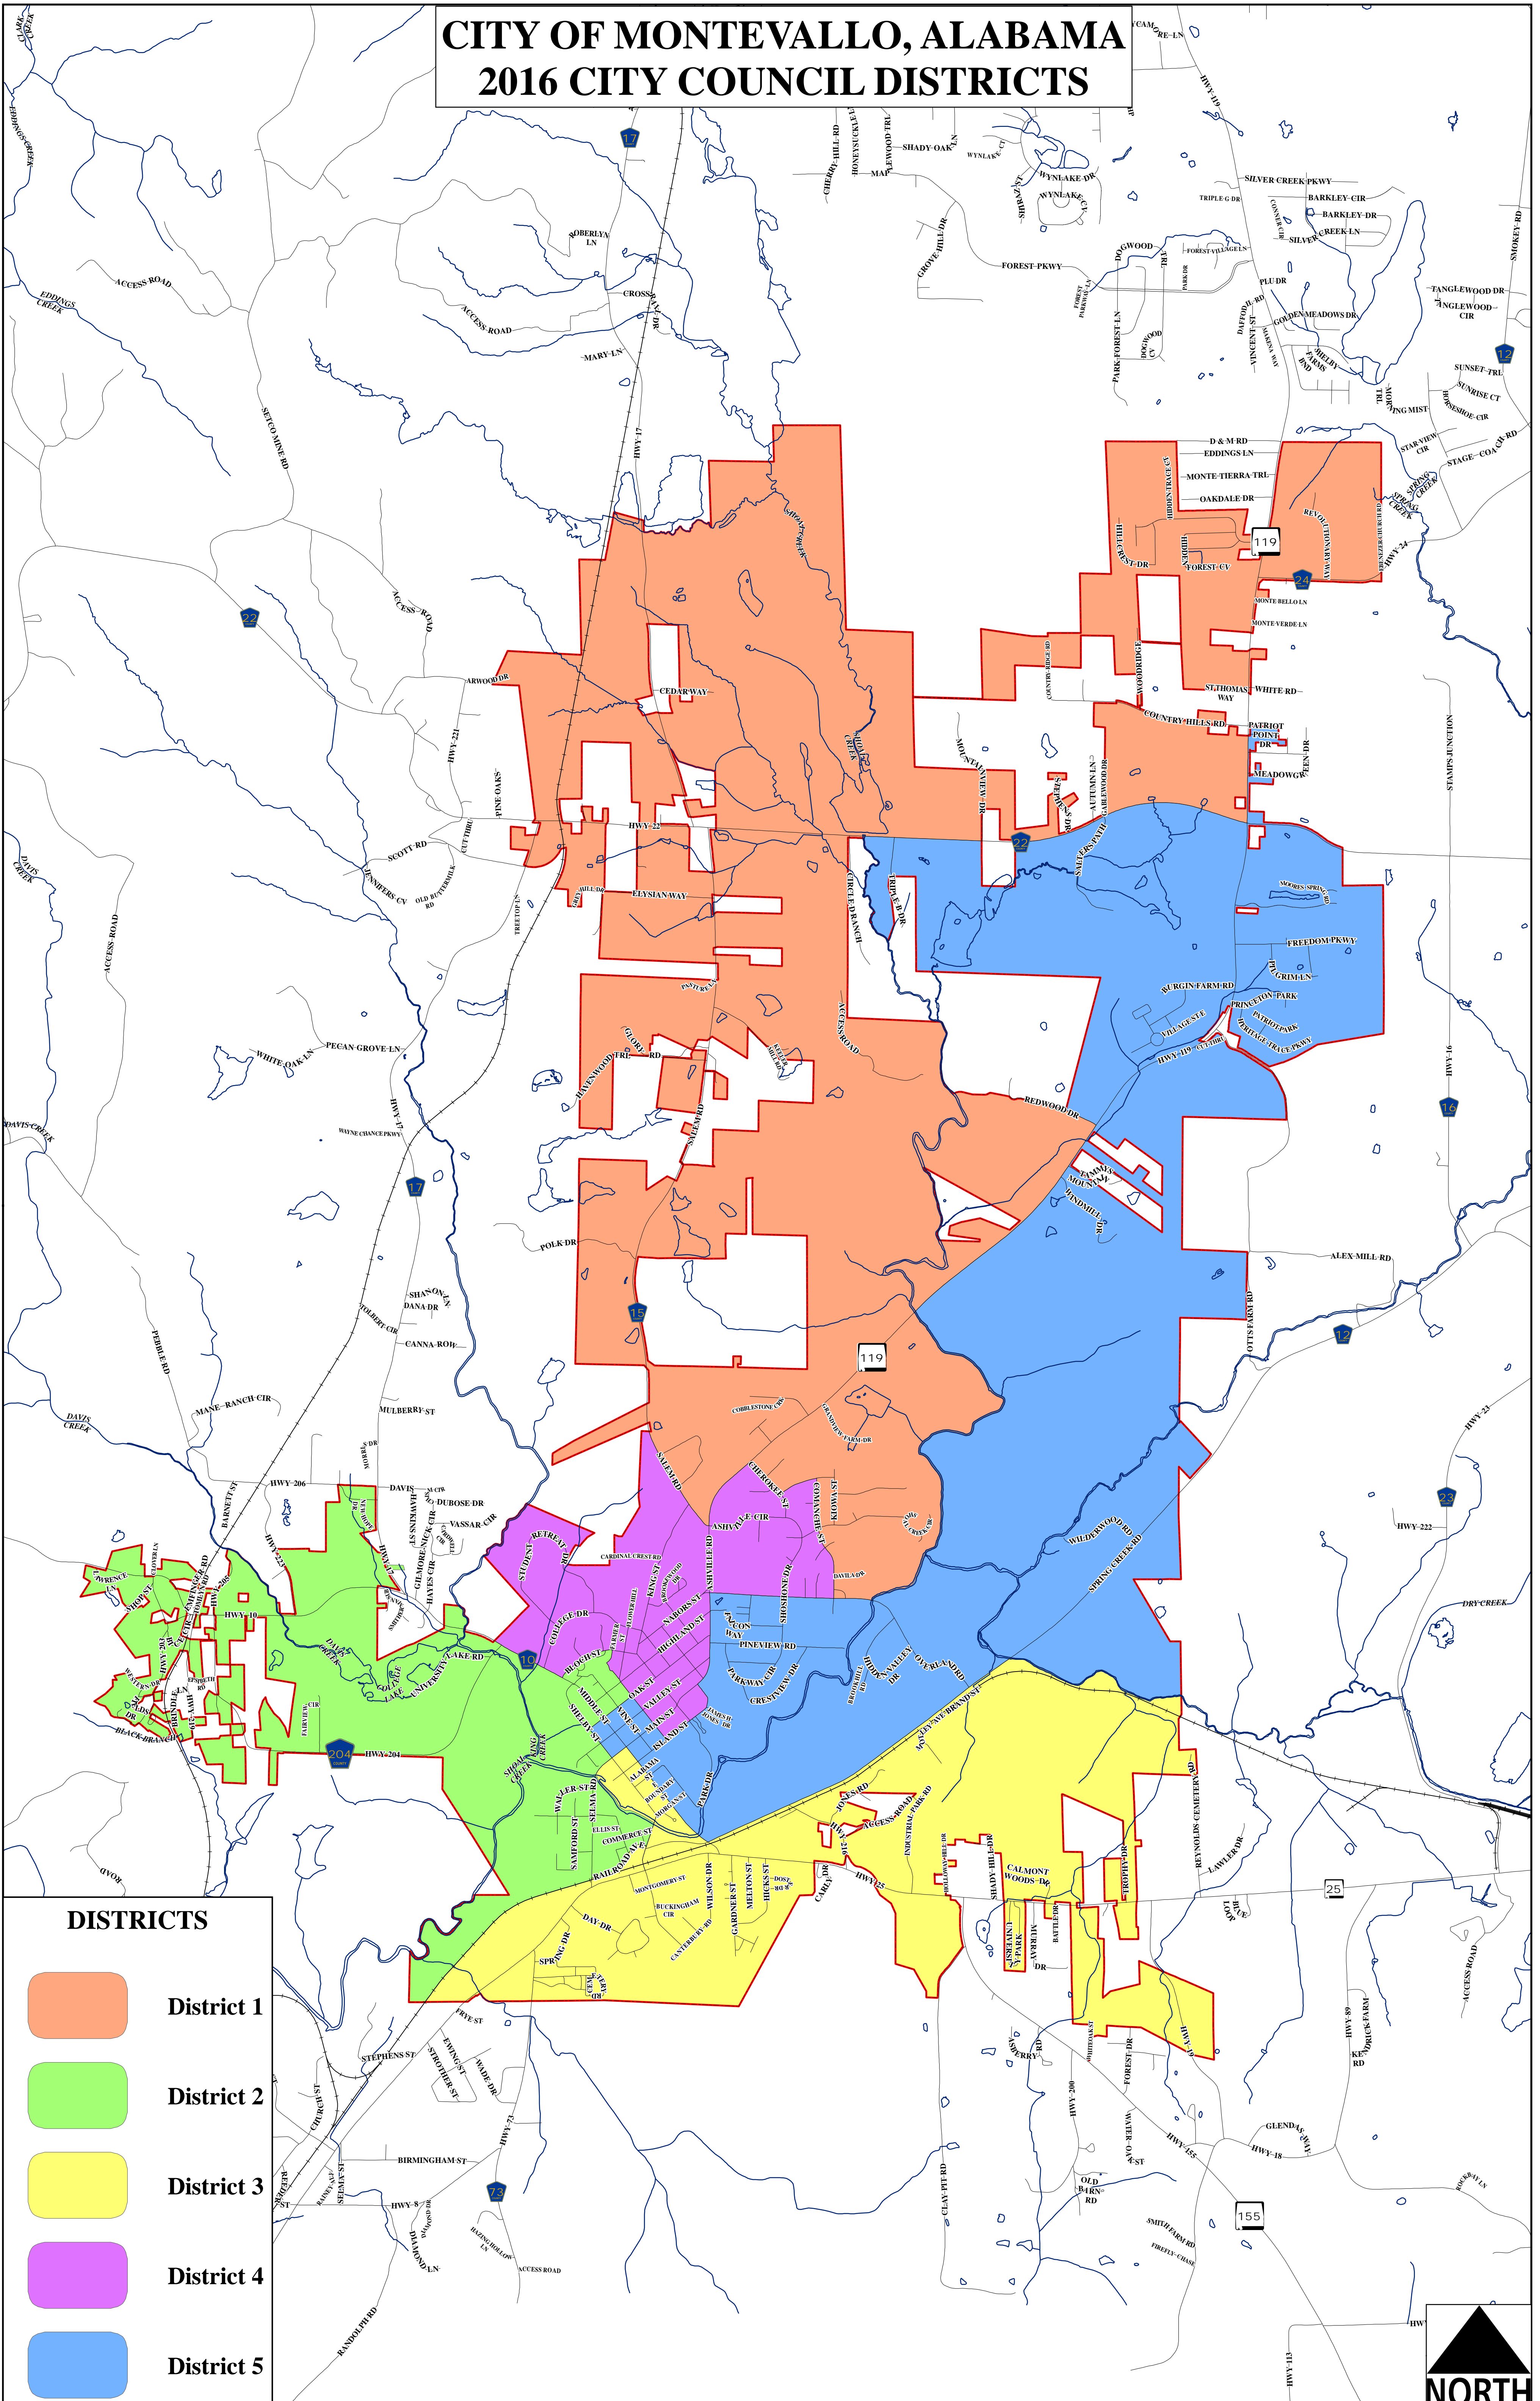

CITY OF MONTEVALLO, ALABAMA

2016 CITY COUNCIL DISTRICTS

DISTRICTS

- District 1
- District 2
- District 3
- District 4
- District 5