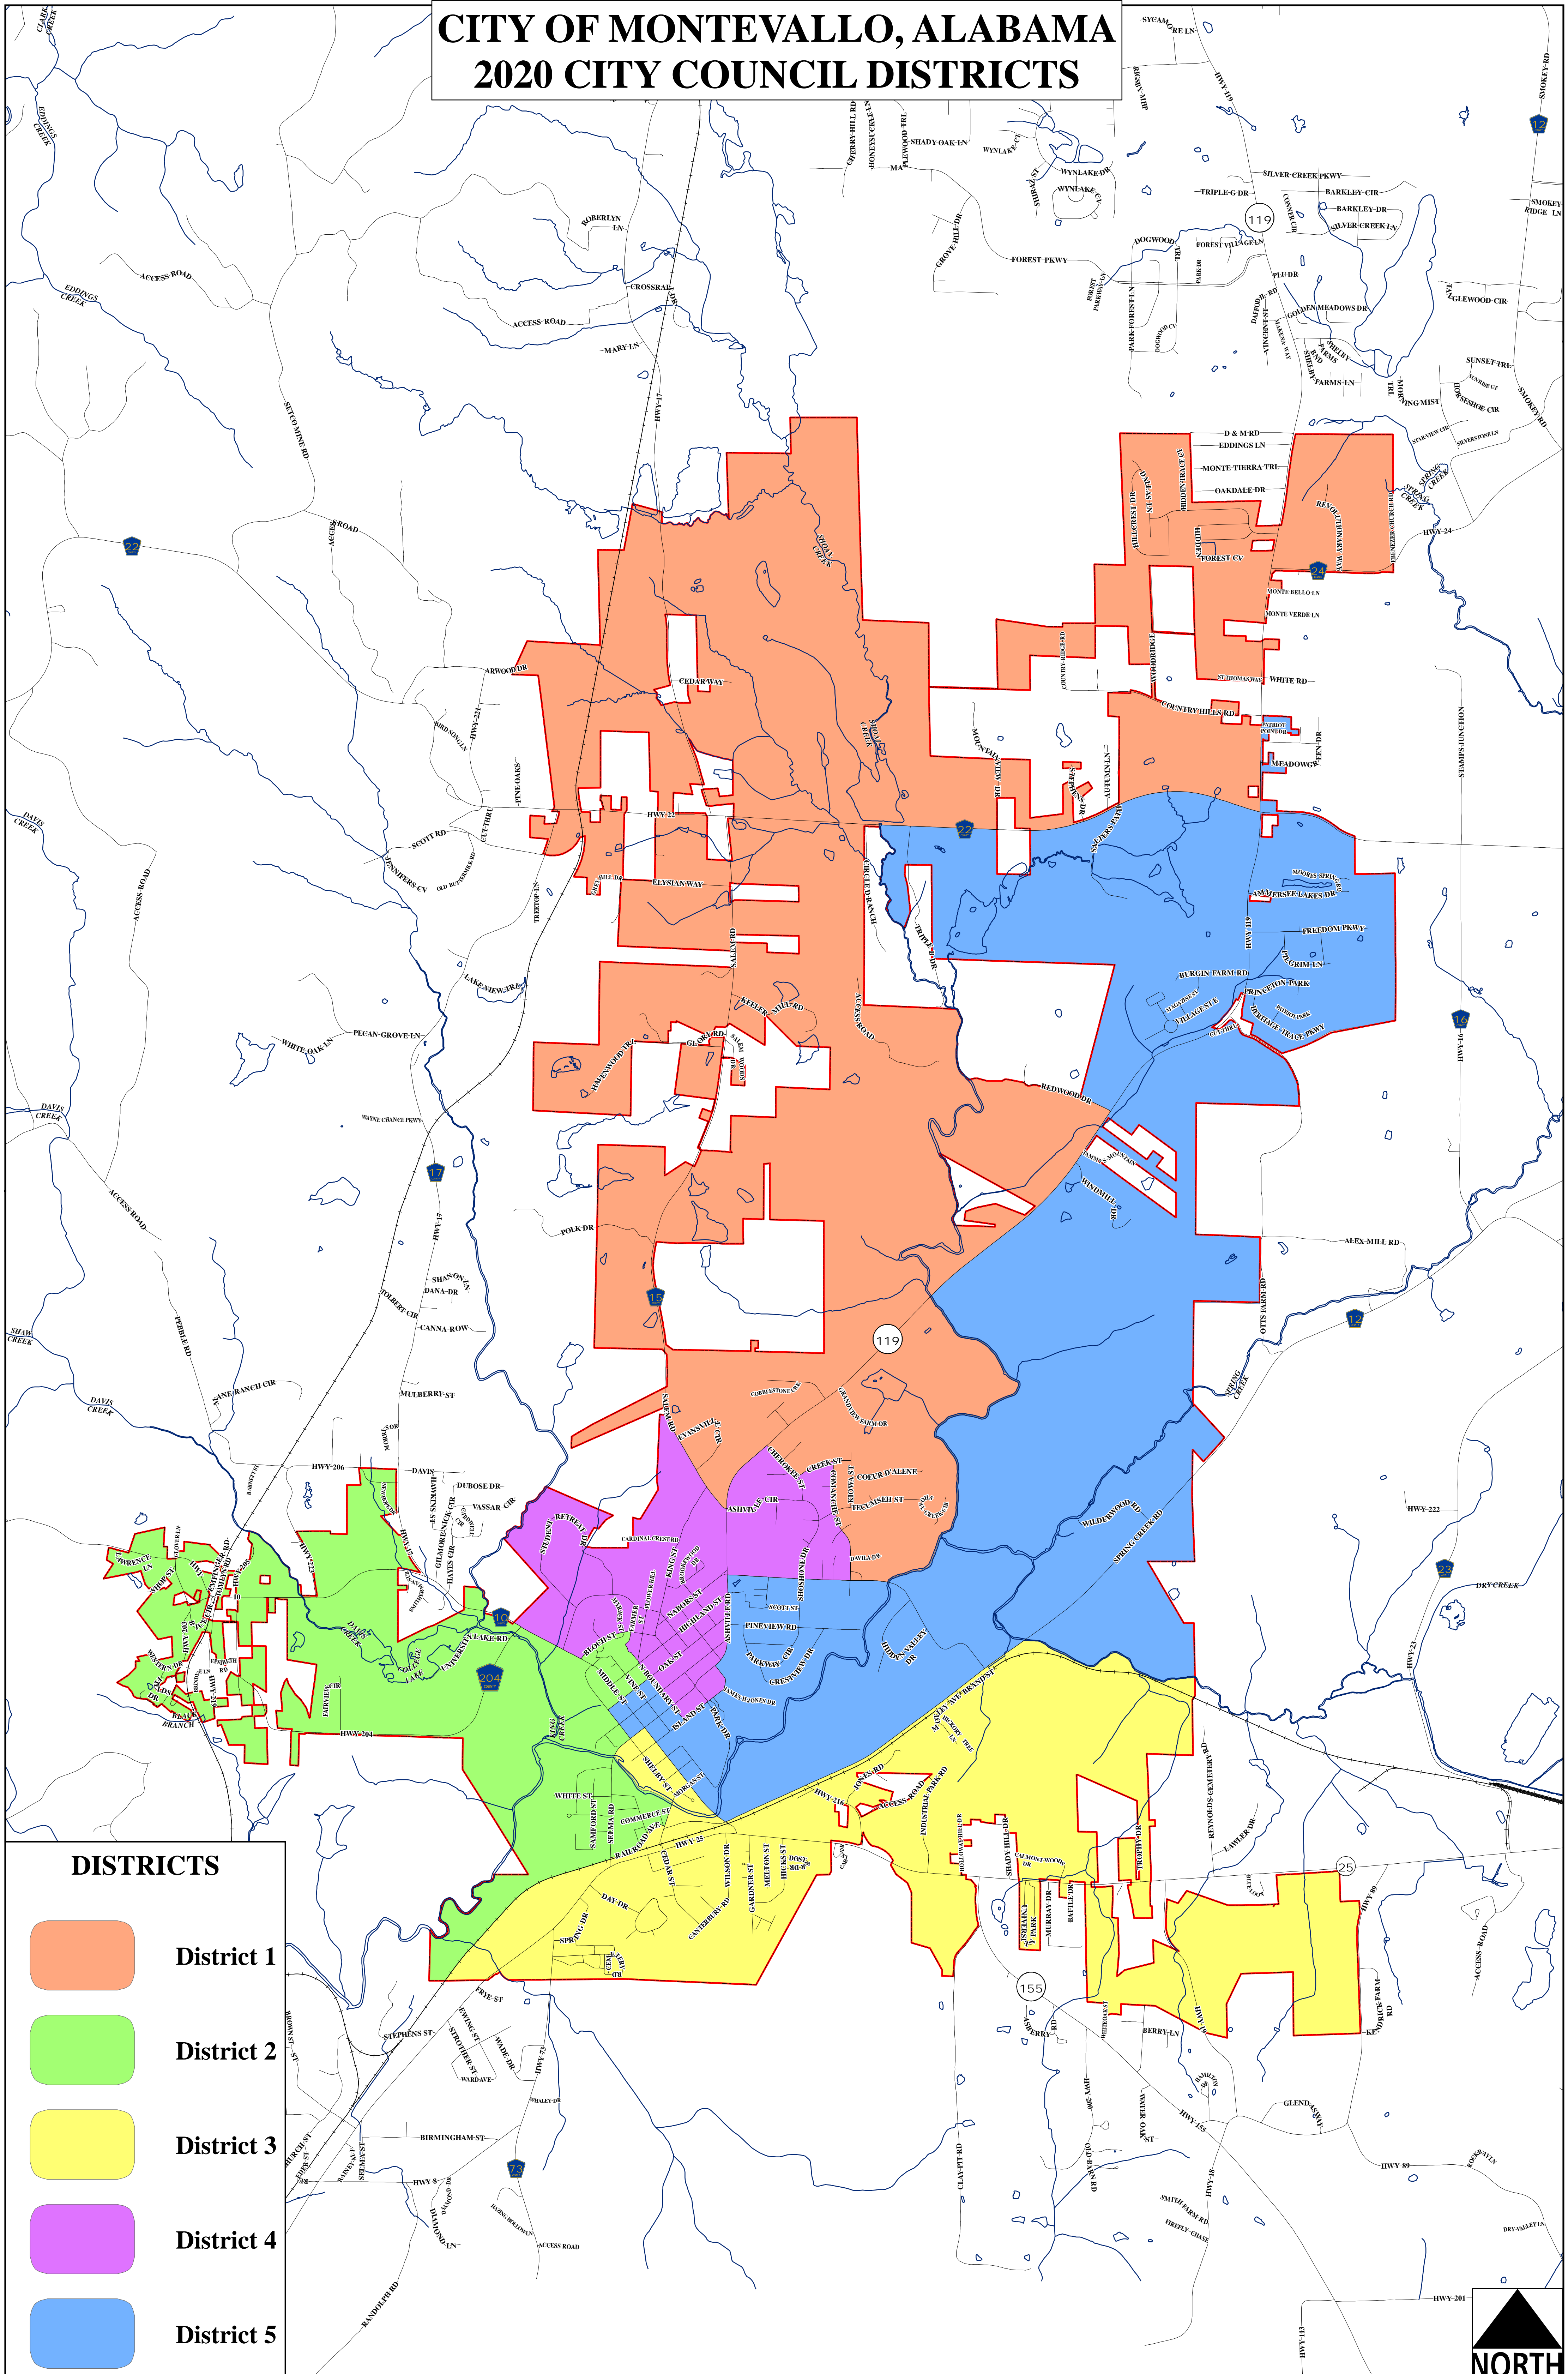

CITY OF MONTEVALLO, ALABAMA

2020 CITY COUNCIL DISTRICTS

DISTRICTS

- District 1**
- District 2**
- District 3**
- District 4**
- District 5**